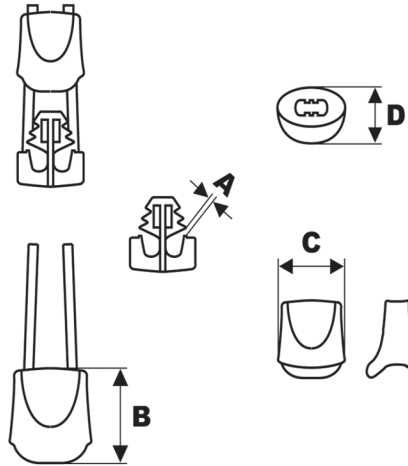

Cyberian Sharktooth

Used with 2.8-3.2mm cord, the Cyberian Sharktooth continues the Cyberian Family styling in a cord end. Its unique shape and wedge locking mechanism create a look for easy finger location and greater pull strength.

76

Material Color A B C D

Cyberian Sharktooth Body

864-7006

A B 16.0 14.9 11.5

Cyberian Sharktooth Latch

864-7007

A B 1.75

All dimensions in mm.